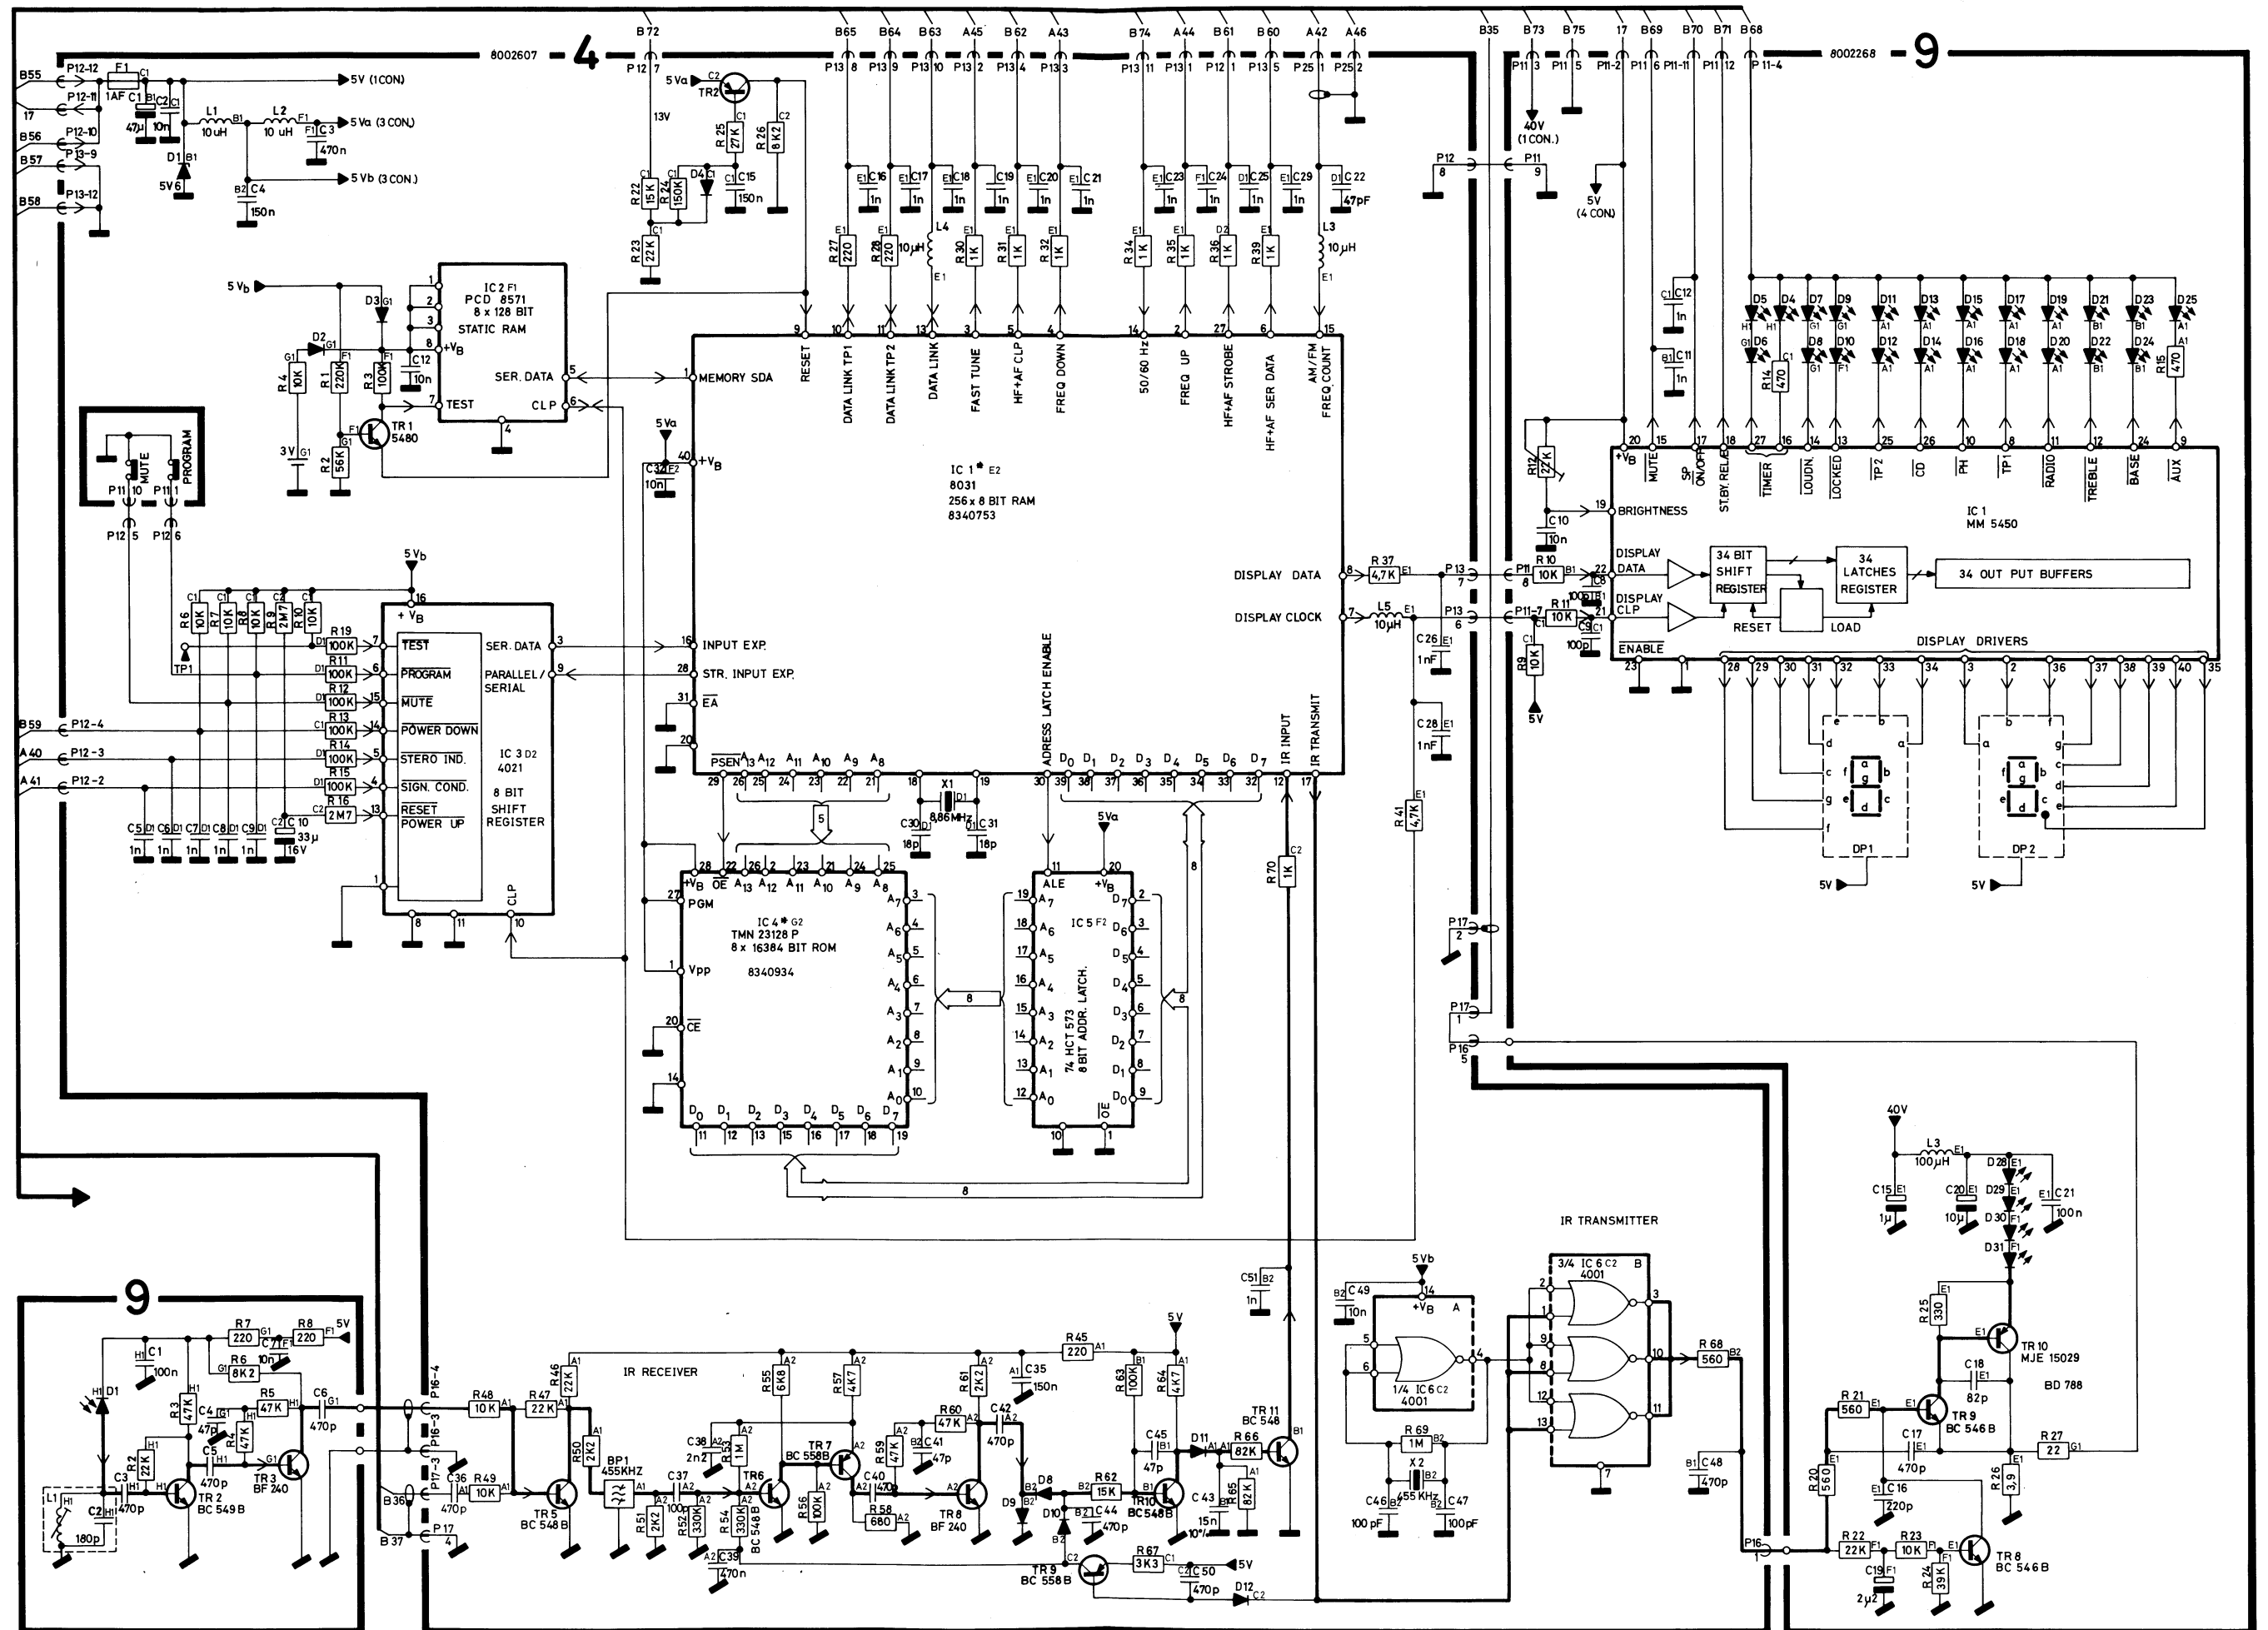

DIAGRAM A AM-FM, TUNER, IF, STEREO DECODER (Type 2331, 2332)

Bang & Olufsen BEOMASTER 5500

DIAGRAM B RIAA AMPL., INPUT SELECT, VOLUME AND TONE CONTROL, OUTPUT AMPL., POWER SUPPLY

8002914 ONLY TYPE 2333

In the first sets only.

DIAGRAM C MICROCOMPUTER, IR RECEIVER/TRANSMITTER DISPLAY

(X CON.) = NUMBERS OF VOLTAGE CONNECTION.

8050093
8050102 Type
2334 only